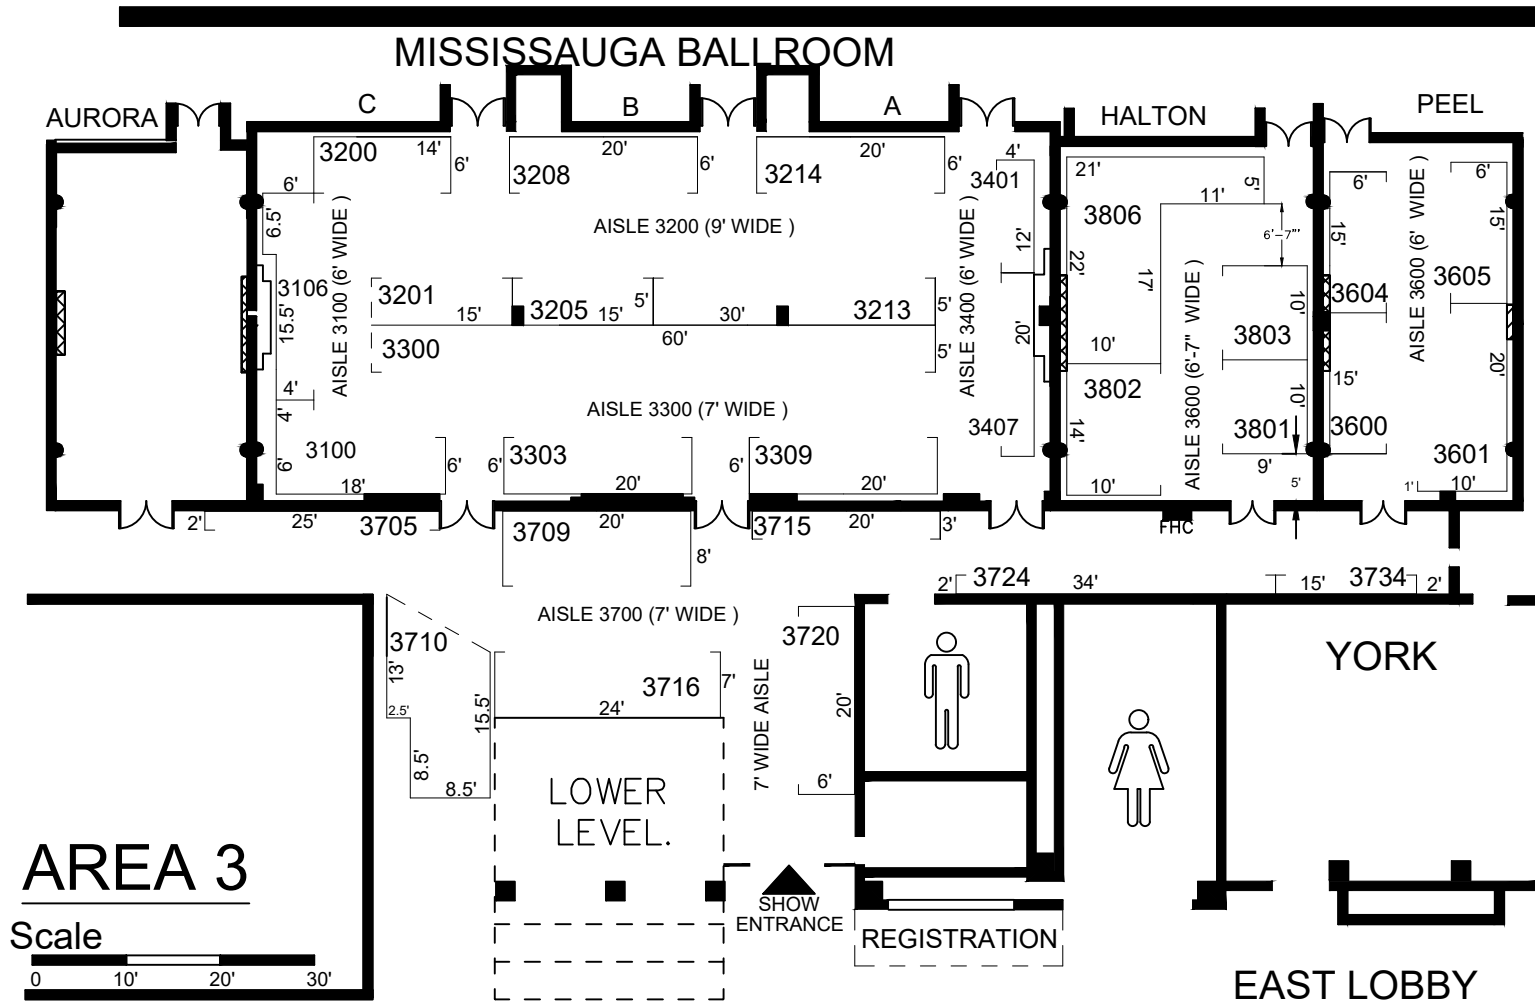

EAST LOBBY

AREA 3

Scale

Mode Accessories Fall Show 2019
Delta Hotels by Marriott
Toronto Airport
August, 2019

Drawn by D.R.
Date : 12/03/2019
Rev #1 : 15/03/2019
SUBJECT TO ON SITE
VERIFICATION.

STRONCO