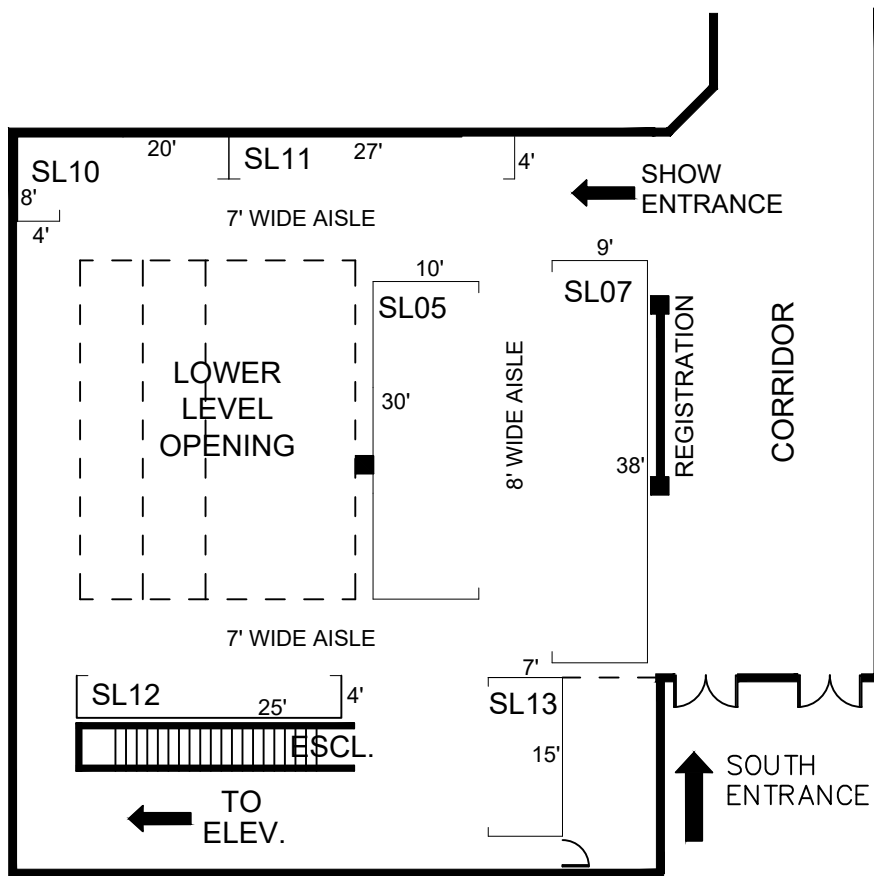

AREA 4

AREA 1A

Scale

Mode Accessories Fall Show 2019
Delta Hotels by Marriott
Toronto Airport
August, 2019

Drawn by D.R.
Date : 12/03/2019
Rev #1 : 15/03/2019
SUBJECT TO ON SITE
VERIFICATION.

STRONCO